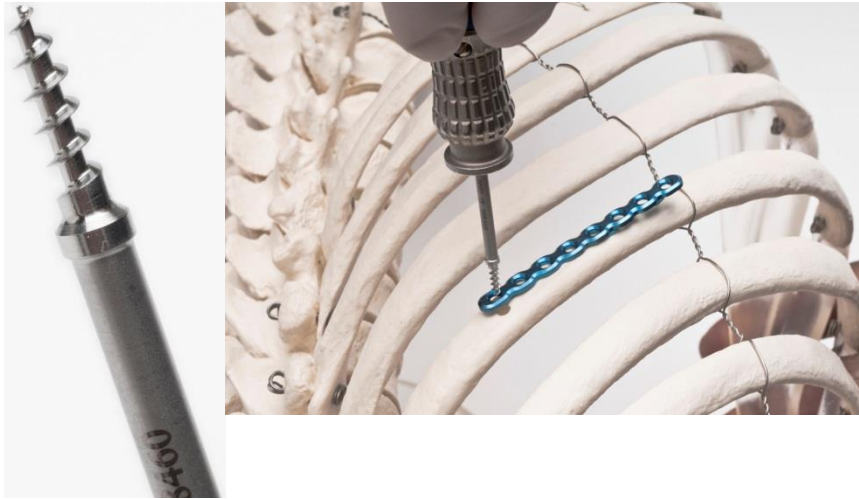

RibFix Blu

RibFix Blu
THORACIC FIXATION SYSTEM

RibFix Blu Differentiators

- Self-drilling screws
- Simplified plate selection
- Unique plate-to-bone reduction tools
- Innovative in-situ contouring/bending instrumentation
- Minimally invasive / Sub-scapular instrumentation

Self-Drilling Screws

Simplified Plate Selection

Plate-to-bone Reduction Tools

Innovative Contouring Instruments

MIS / Sub-scapular Instrumentation

Contra-Angle Screwdriver

Trocar Assembly