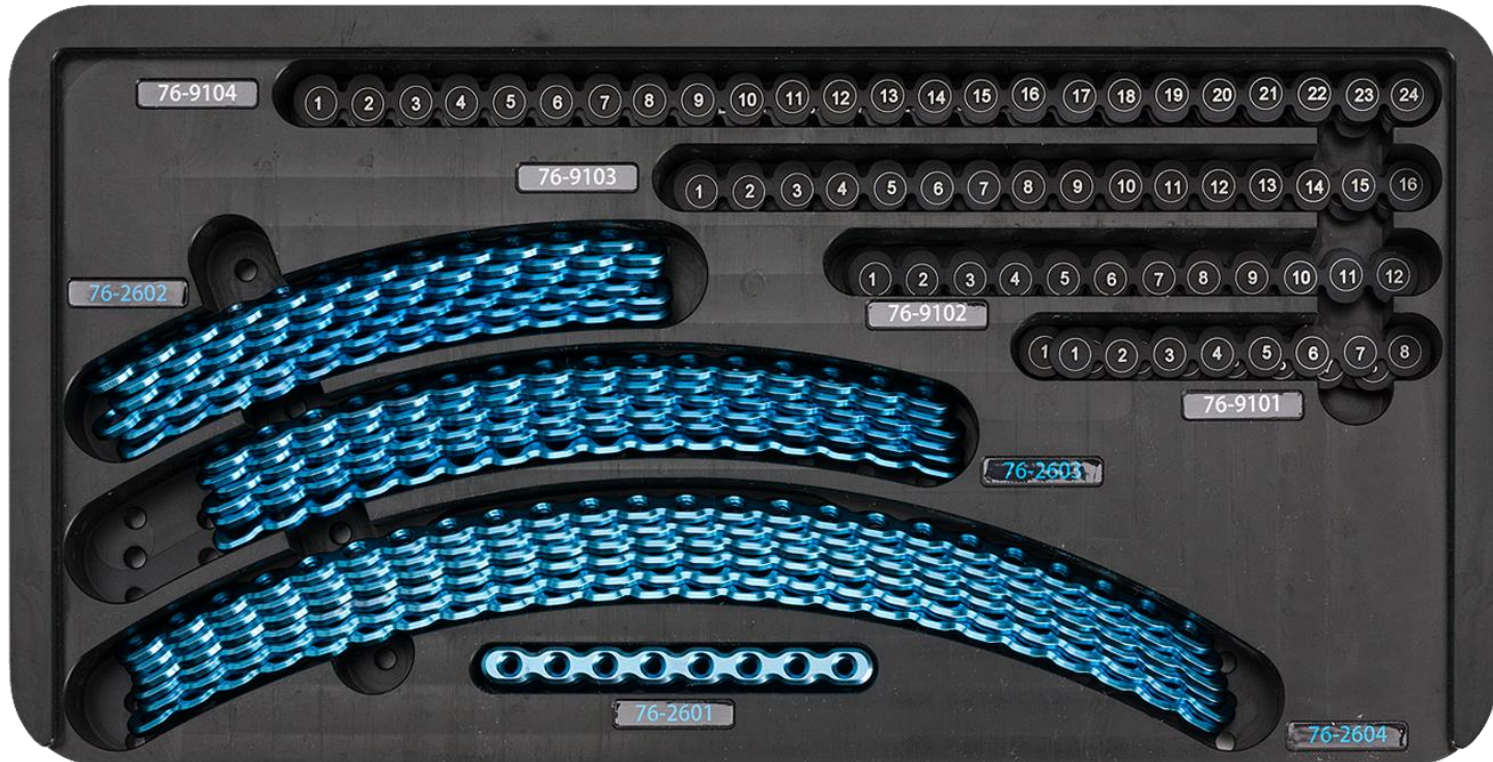

RibFix Blu

RibFix Blu
THORACIC FIXATION SYSTEM

RibFix Blu Differentiators

- Self-drilling screws
- Simplified plate selection
- Unique plate-to-bone reduction tools
- Innovative in-situ contouring/bending instrumentation
- Minimally invasive / Sub-scapular instrumentation

Self-Drilling Screws

Simplified Plate Selection

Plate-to-bone Reduction Tools

Innovative Contouring Instruments

MIS / Sub-scapular Instrumentation

Contra-Angle Screwdriver

Trocar Assembly