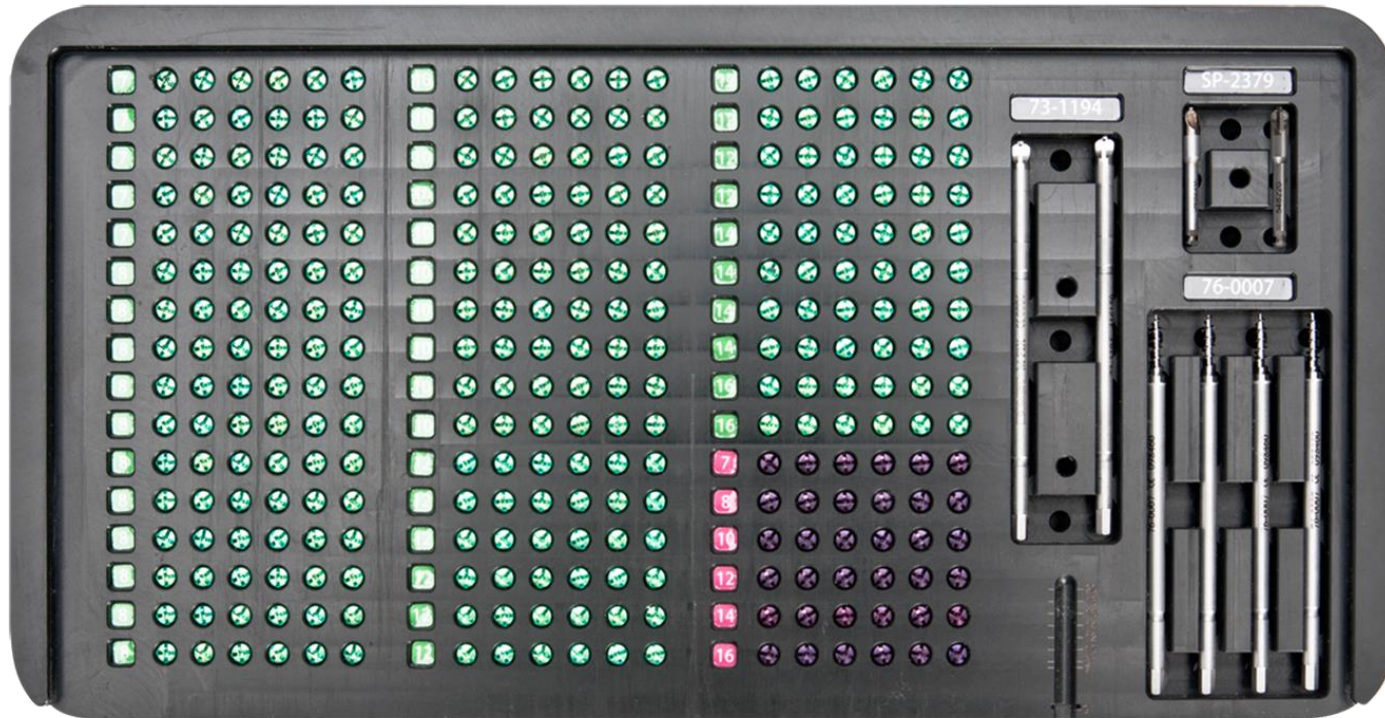

RibFix Blu

RibFix Blu
THORACIC FIXATION SYSTEM

RibFix Blu Differentiators

- Self-drilling screws
- Simplified plate selection
- Unique plate-to-bone reduction tools
- Innovative in-situ contouring/bending instrumentation
- Minimally invasive / Sub-scapular instrumentation

Self-Drilling Screws

Simplified Plate Selection

Plate-to-bone Reduction Tools

Innovative Contouring Instruments

MIS / Sub-scapular Instrumentation

Contra-Angle Screwdriver

Trocar Assembly