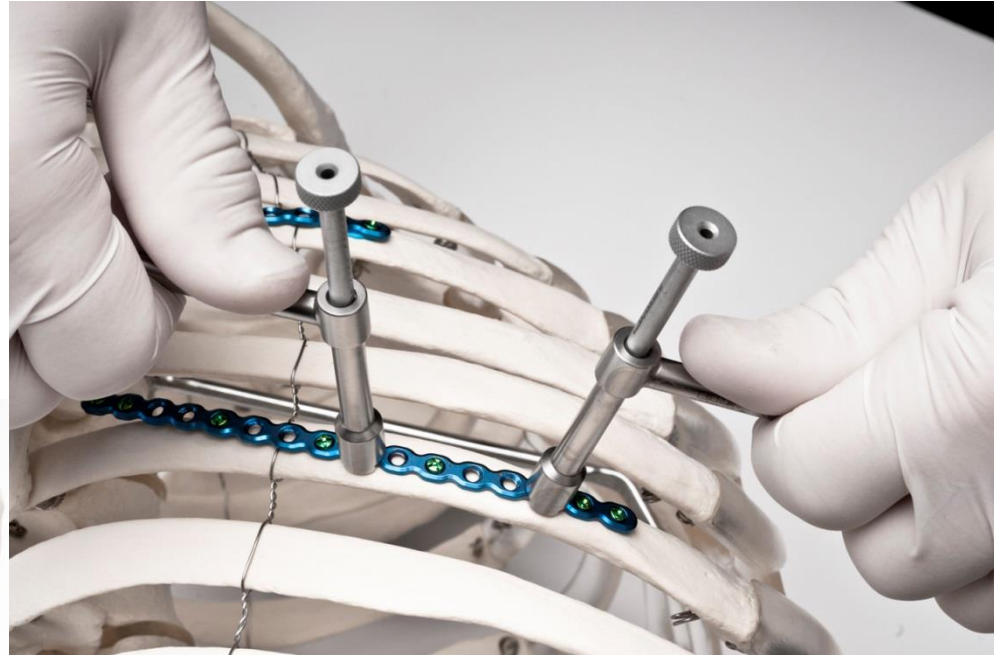

RibFix Blu

RibFix Blu
THORACIC FIXATION SYSTEM

RibFix Blu Differentiators

- Self-drilling screws
- Simplified plate selection
- Unique plate-to-bone reduction tools
- Innovative in-situ contouring/bending instrumentation
- Minimally invasive / Sub-scapular instrumentation

Self-Drilling Screws

Simplified Plate Selection

Plate-to-bone Reduction Tools

Innovative Contouring Instruments

MIS / Sub-scapular Instrumentation

Contra-Angle Screwdriver

Trocar Assembly